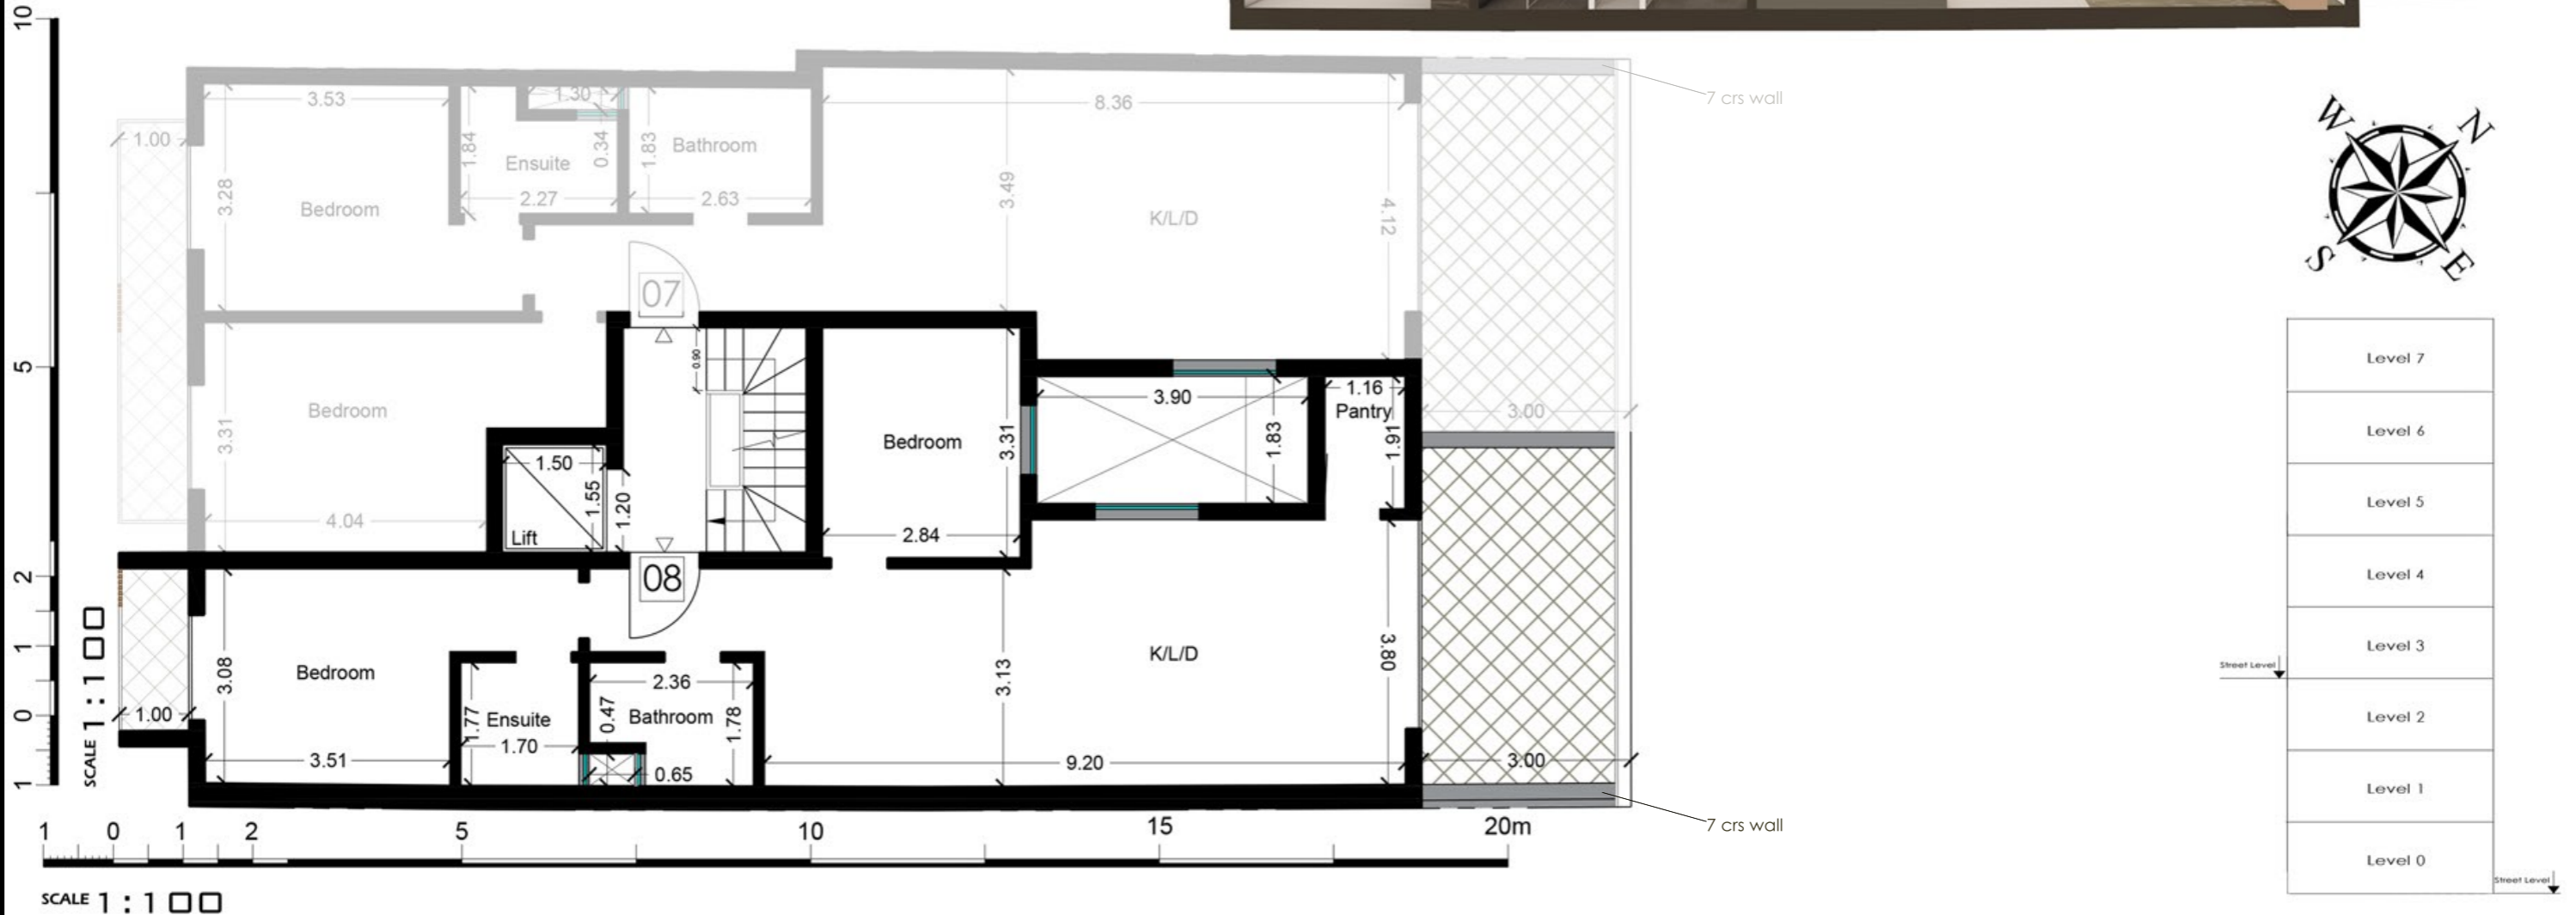

Northern Heights

Mellieha

Apartment 08
Fourth Floor (Level 4)

Artistic Impression Only
Beams may protrude with
minimum headroom of 2.1m

Internal : 82 m² External : 18.7 m²
Total Area : 100.7 m² circa